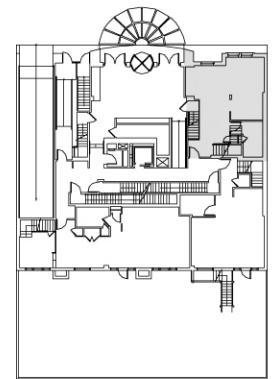

LOWER LEVEL, FIRST FLOOR:
698 SQ FEET.

UPPER LEVEL, SECOND FLOOR:
583 SQ FEET.

FIRST FLOOR
KEY PLAN

SECOND FLOOR
KEY PLAN

UNIT 1C: DUPLEX
TOTAL SQ. FEET: 1,281
TWO BEDROOMS
TWO BATHROOMS