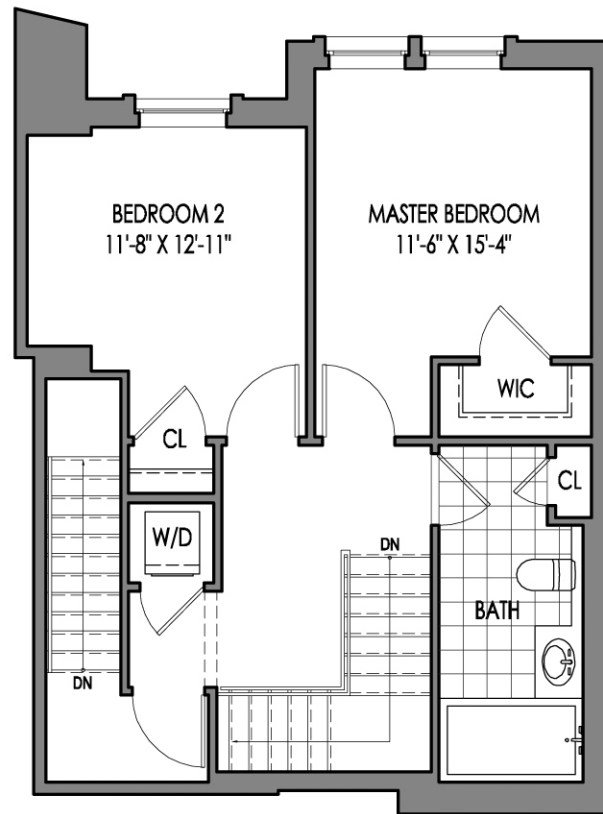

LOWER LEVEL, FIRST FLOOR:
698 SQ FEET.

UPPER LEVEL, SECOND FLOOR:
583 SQ FEET.

FIRST FLOOR
KEY PLAN

SECOND FLOOR
KEY PLAN

UNIT 1C: DUPLEX
TOTAL SQ. FEET: 1,281
TWO BEDROOMS
TWO BATHROOMS