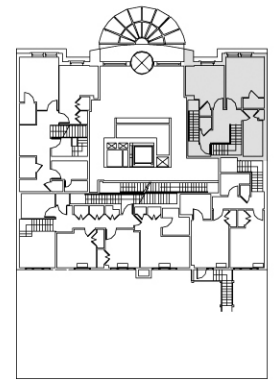

LOWER LEVEL, FIRST FLOOR:
698 SQ FEET.

UPPER LEVEL, SECOND FLOOR:
583 SQ FEET.

FIRST FLOOR
KEY PLAN

SECOND FLOOR
KEY PLAN

UNIT 1C: DUPLEX
TOTAL SQ. FEET: 1,281
TWO BEDROOMS
TWO BATHROOMS